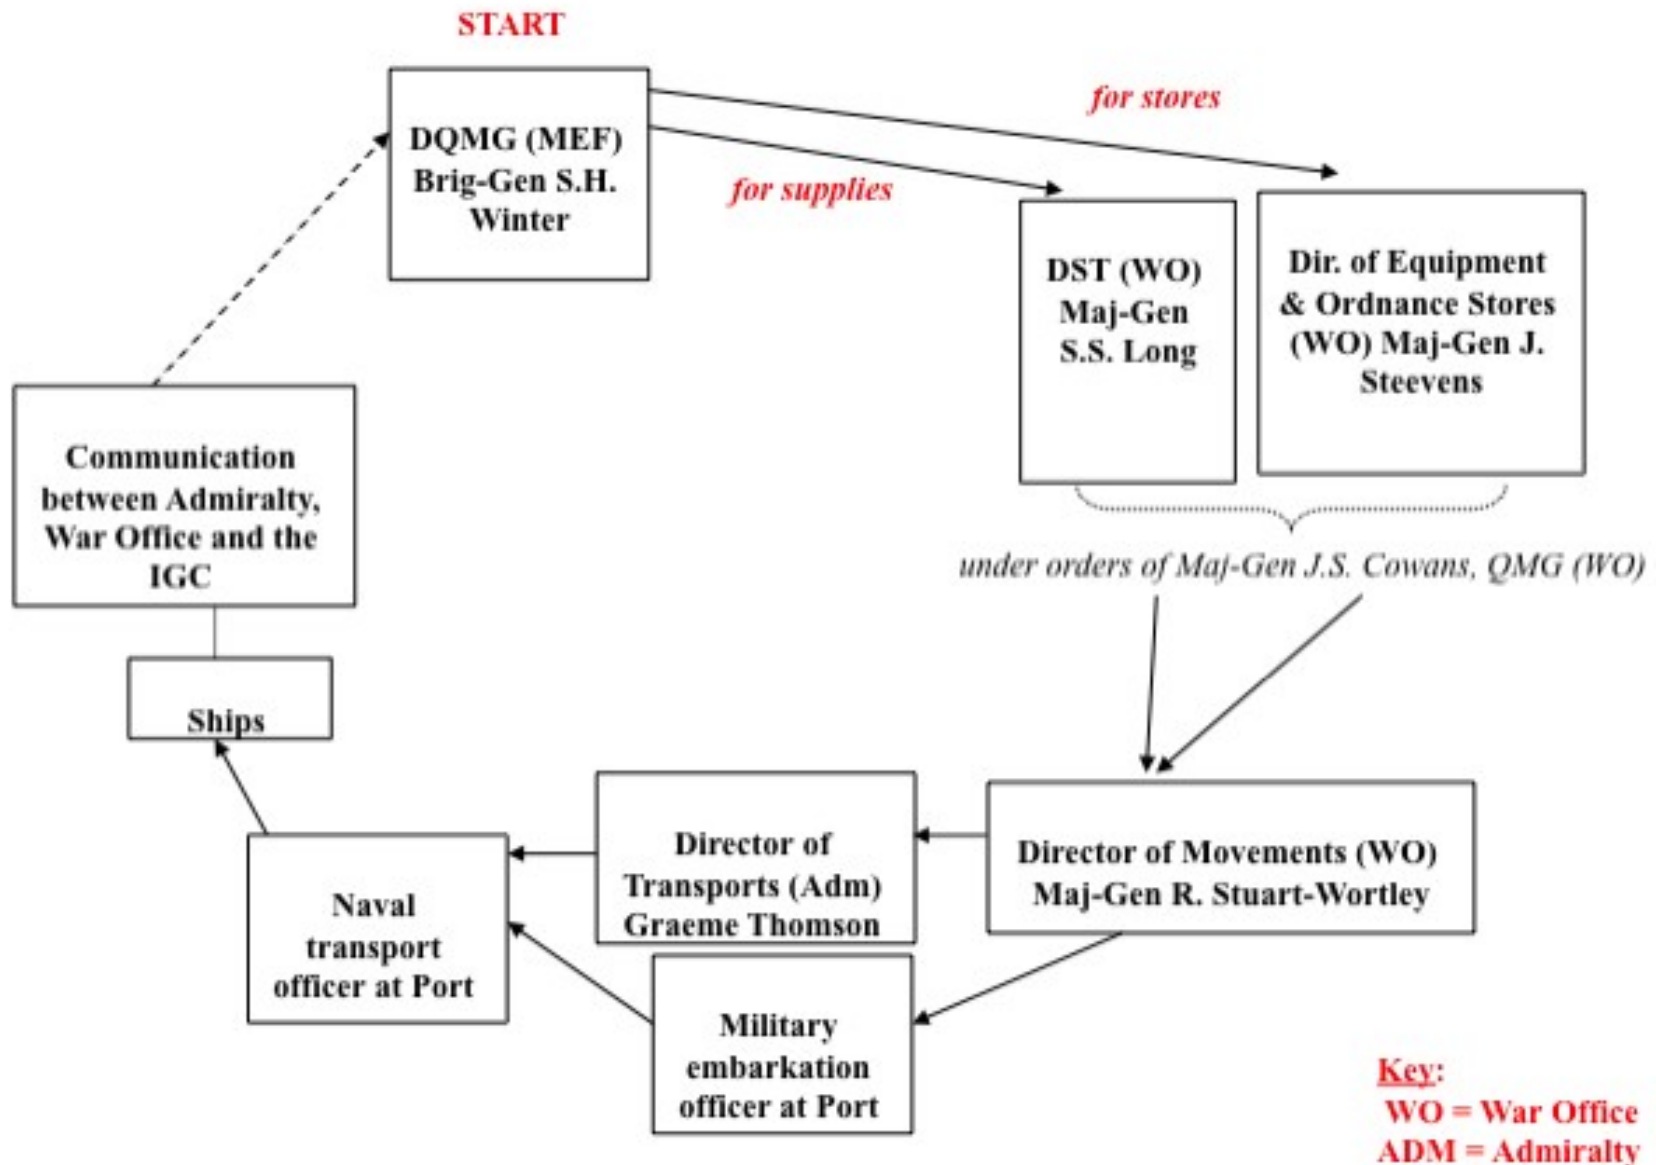

ARTILLERY LOGISTICS OVER THE SHORE

Dr Rhys Crawley
Strategic and Defence Studies Centre
rhys.crawley@anu.edu.au

Australian
National
University

THE LOGISTIC CYCLE

SEA LINES OF COMMUNICATION

THE BASES

Alexandria

Mudros Harbour (Lemnos Is.)

Kephalos Harbour (Imbros Is.)

Naval administration

Ship's Captain

Senior Naval Officer, Gibraltar

Ship's Captain

Senior Naval Officer, Malta

Ship's Captain

Port Admiral, Alexandria

Superintendent Transport Officer, Mudros

Principal Naval Transport Officer, Mudros

ADVANCED BASES

Anzac Cove

Suvla Bay

W Beach, Cape Helles

ARTILLERY OVER THE SHORE