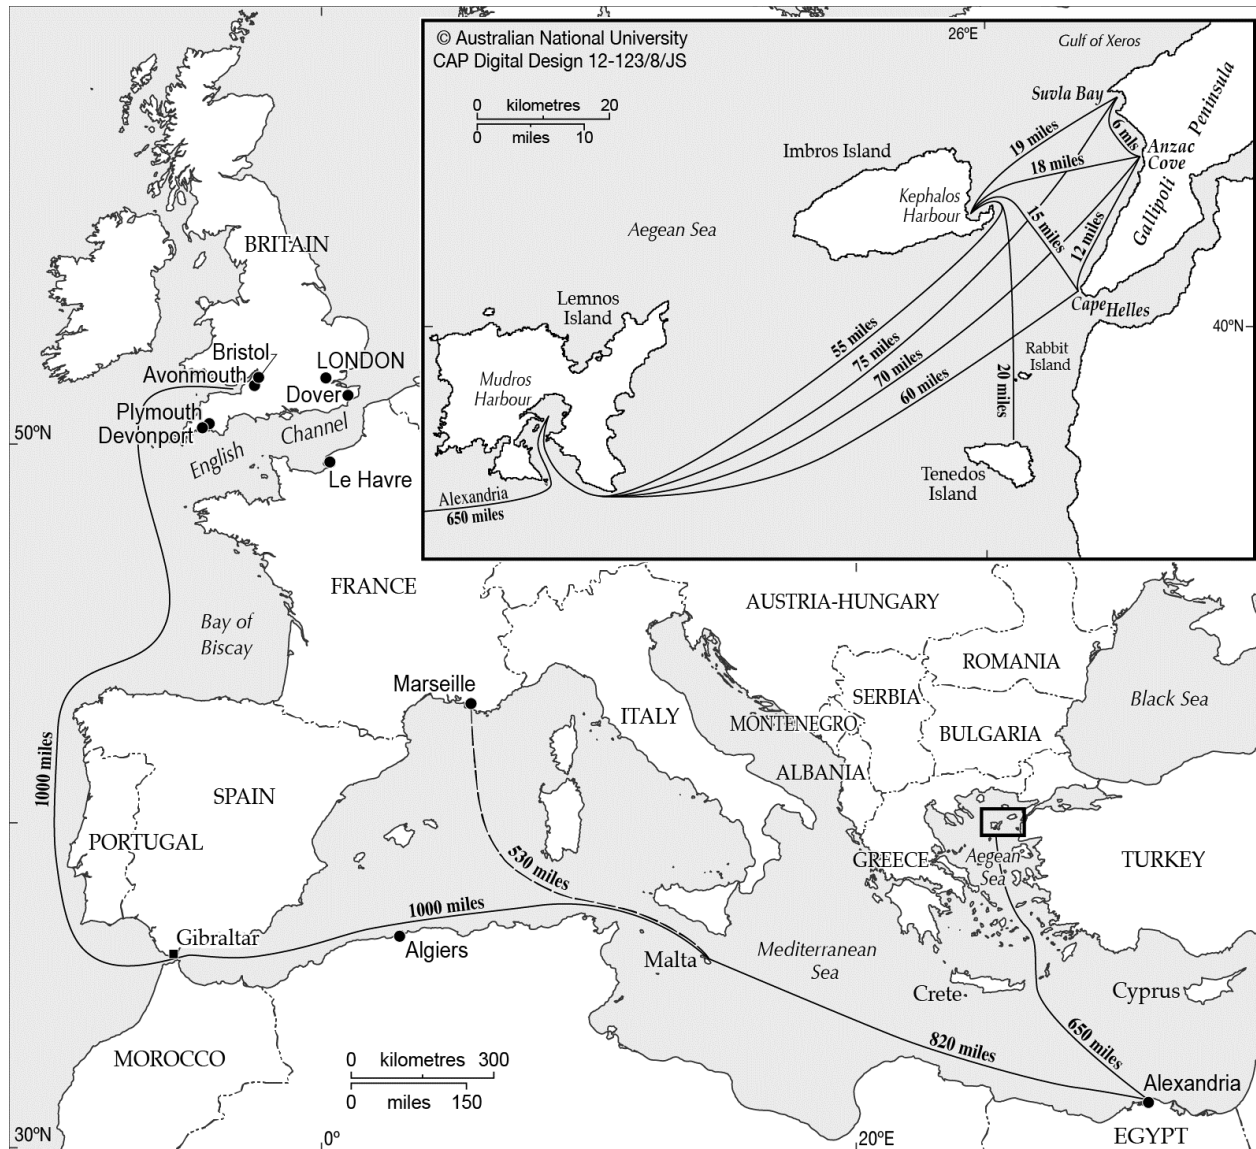

ARTILLERY LOGISTICS OVER THE SHORE

Dr Rhys Crawley
Strategic and Defence Studies Centre
rhys.crawley@anu.edu.au

Australian
National
University

THE LOGISTIC CYCLE

SEA LINES OF COMMUNICATION

THE BASES

Alexandria

Mudros Harbour (Lemnos Is.)

Kephalos Harbour (Imbros Is.)

Naval administration

Ship's Captain

Senior Naval Officer, Gibraltar

Ship's Captain

Senior Naval Officer, Malta

Ship's Captain

Port Admiral, Alexandria

Superintendent Transport Officer, Mudros

Principal Naval Transport Officer, Mudros

ADVANCED BASES

Anzac Cove

Suvla Bay

W Beach, Cape Helles

ARTILLERY OVER THE SHORE